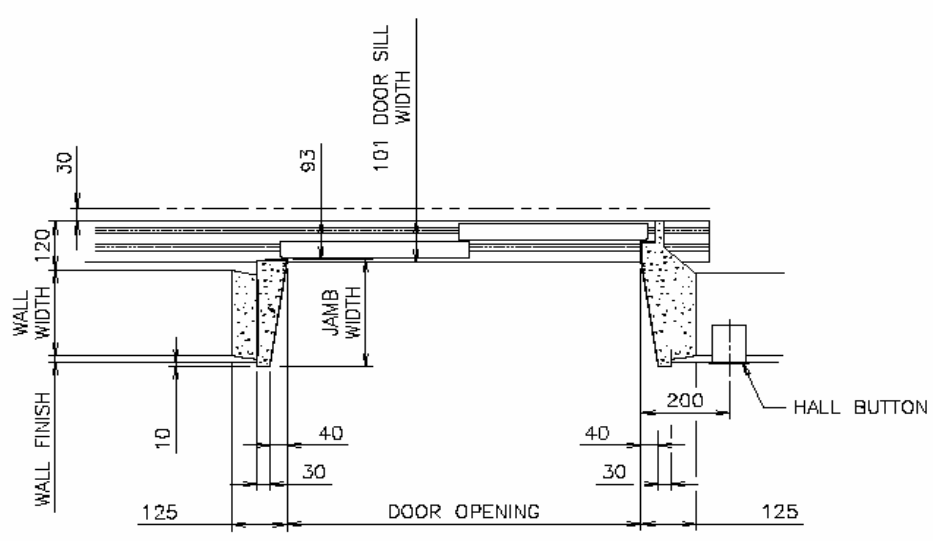

**2 PANEL SIDE OPENING DOOR
WIDE JAMB (TAPERED) - TS-1X TYPE**

A-A SECTION

B-B SECTION