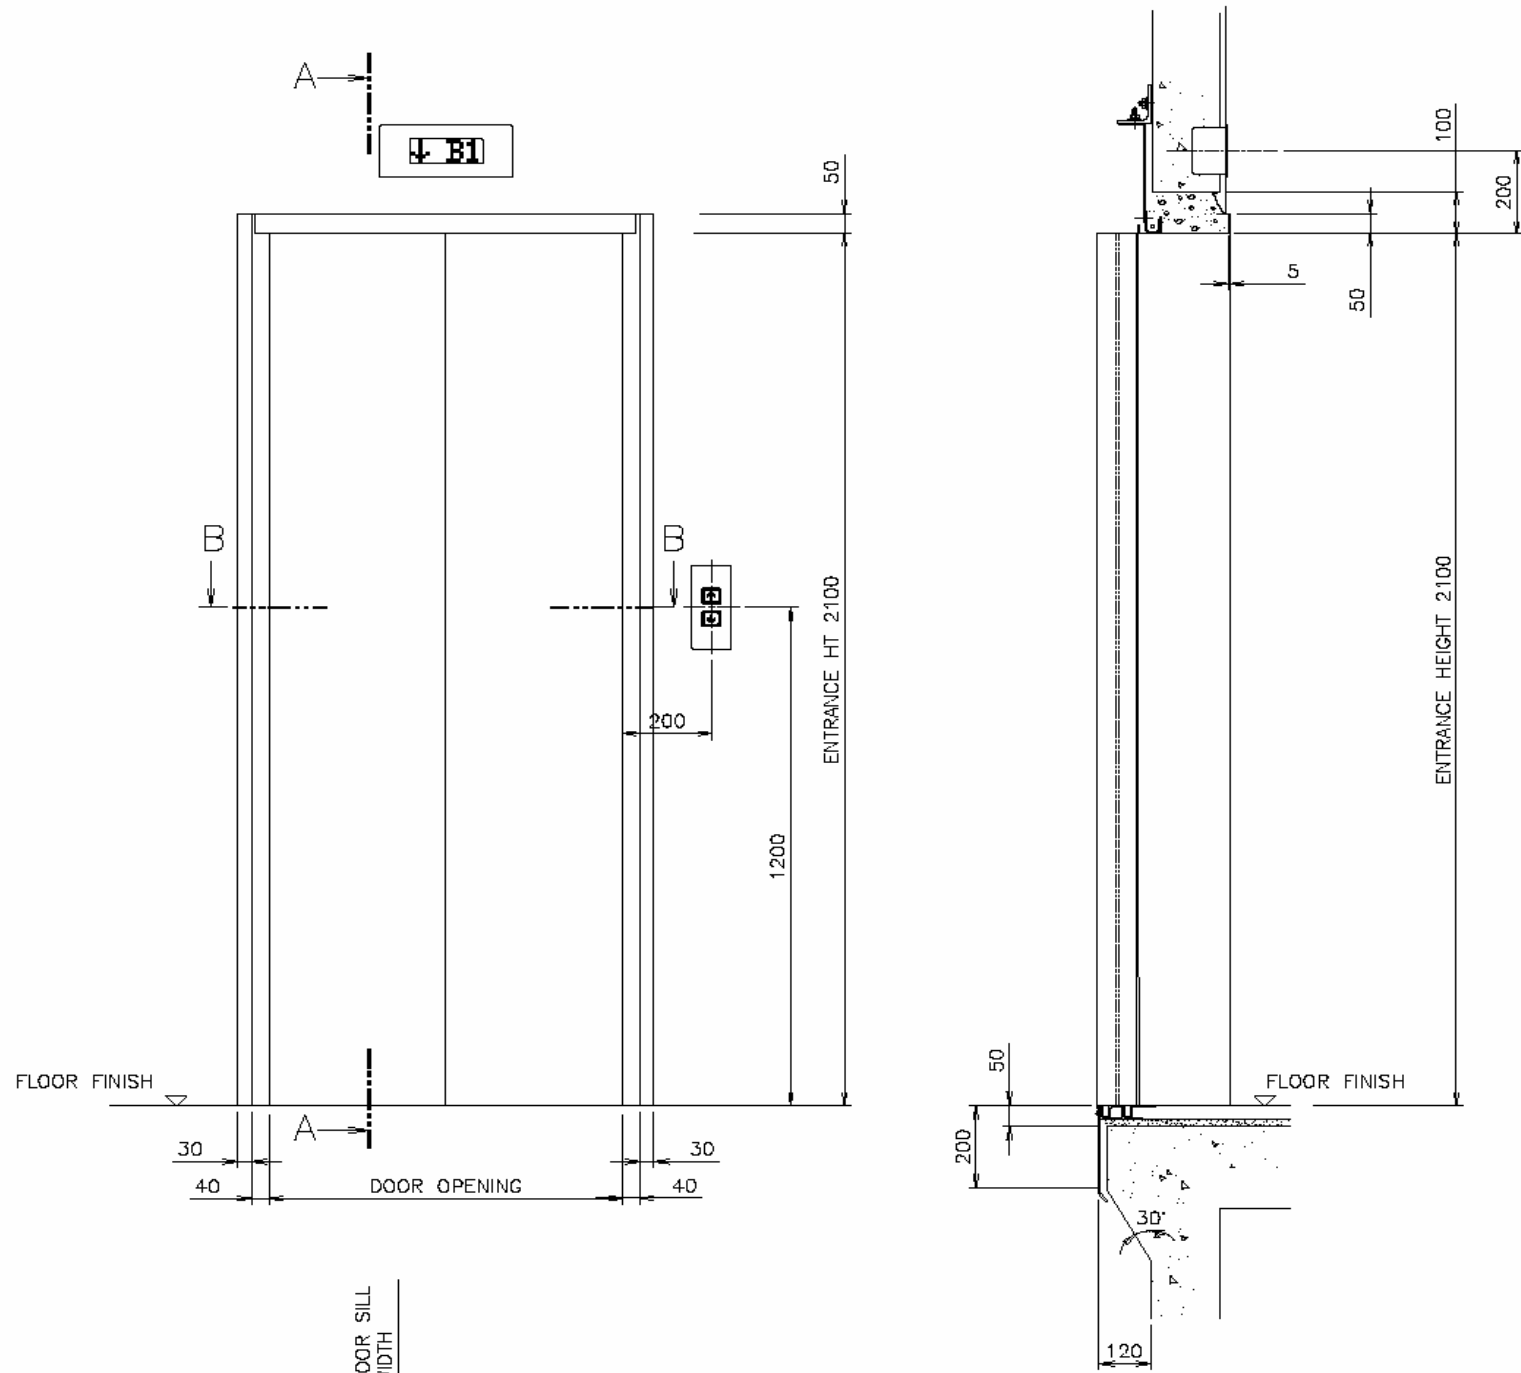

**2 PANEL SIDE OPENING DOOR
WIDE JAMB (TAPERED) - TS-1X TYPE**

A-A SECTION

B-B SECTION