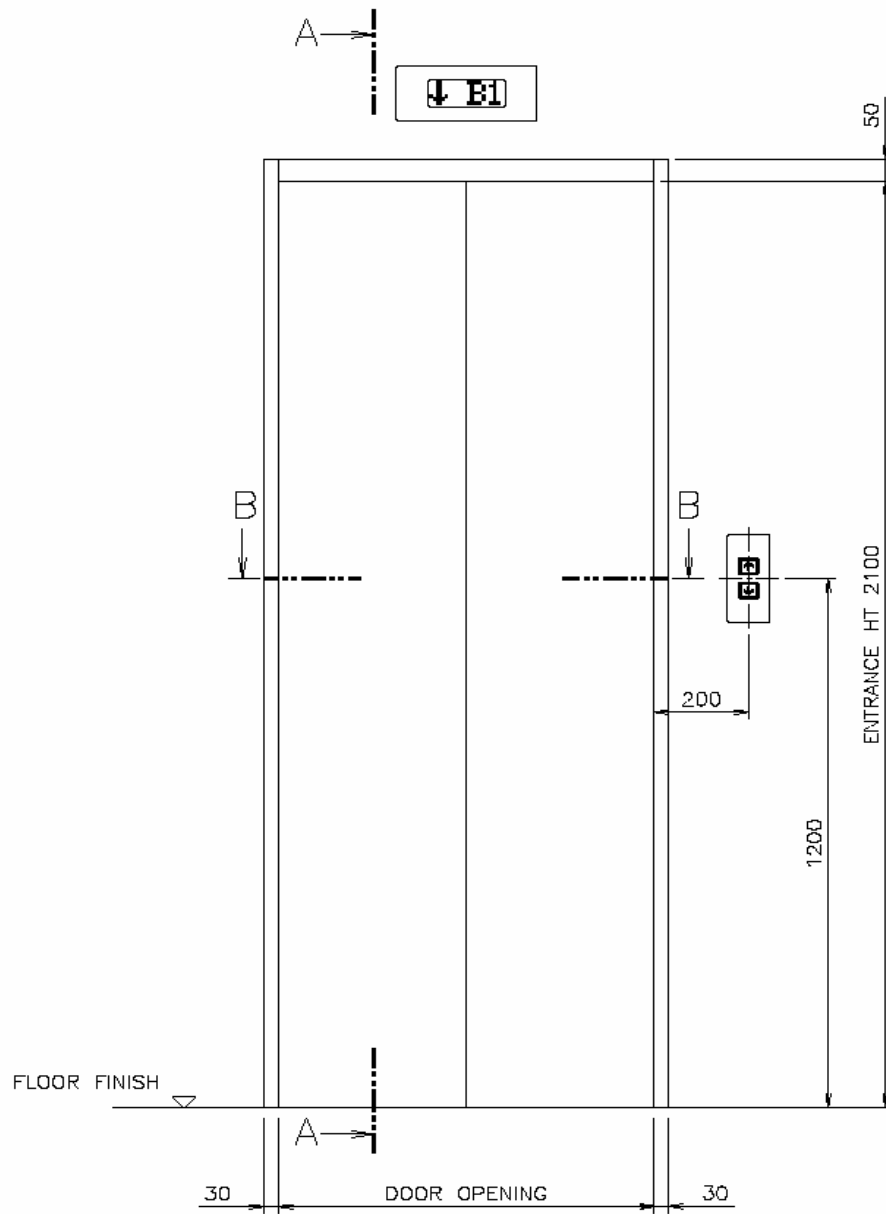

2 PANEL CENTER OPENING DOOR
WIDE JAMB (STRAIGHT) - SS-1X TYPE

A-A SECTION

B-B SECTION