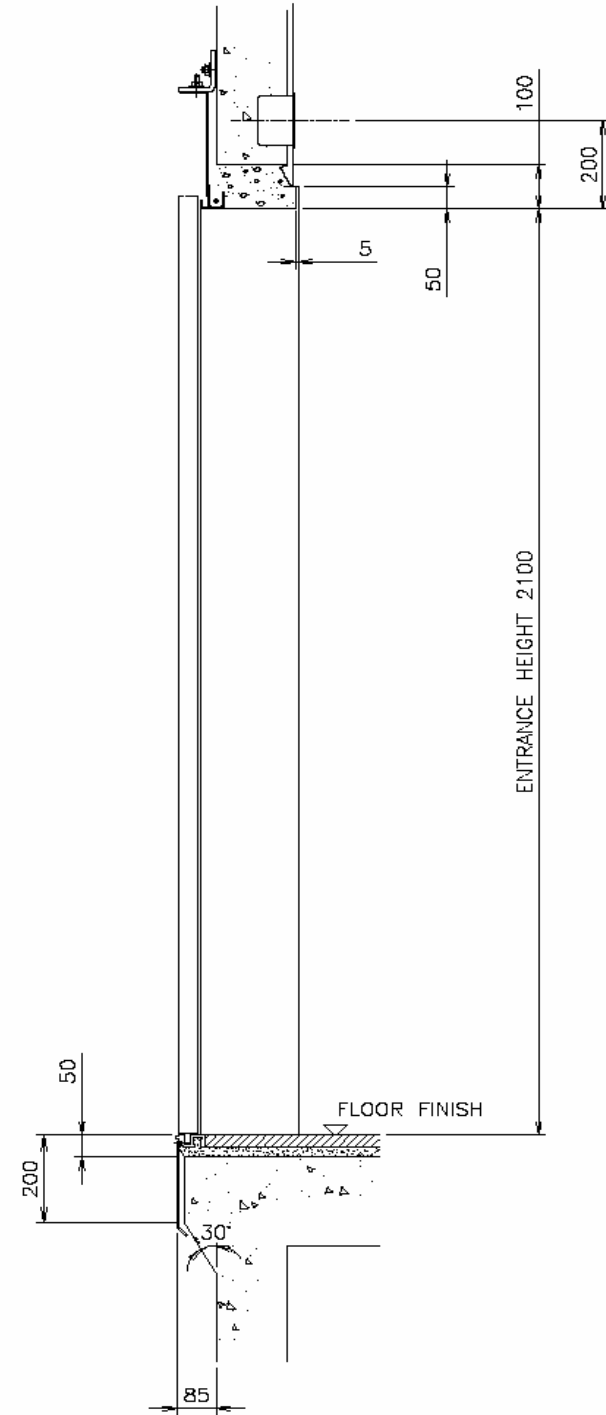

2 PANEL CENTER OPENING DOOR
WIDE JAMB (STRAIGHT) - SS-1X TYPE

A-A SECTION

B-B SECTION