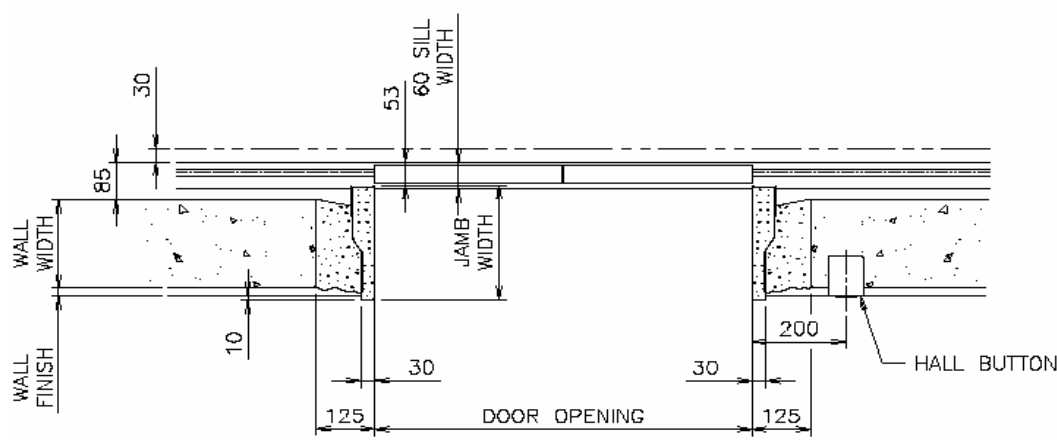

2 PANEL CENTER OPENING DOOR
WIDE JAMB (STRAIGHT) - SS-1X TYPE

A-A SECTION

B-B SECTION